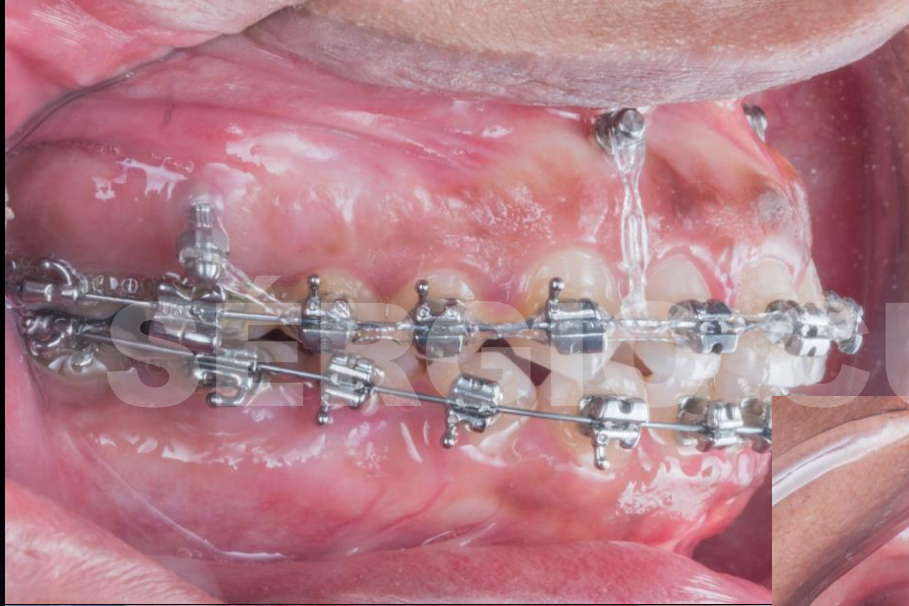

SERGIO CURY SÉRGIO CURY