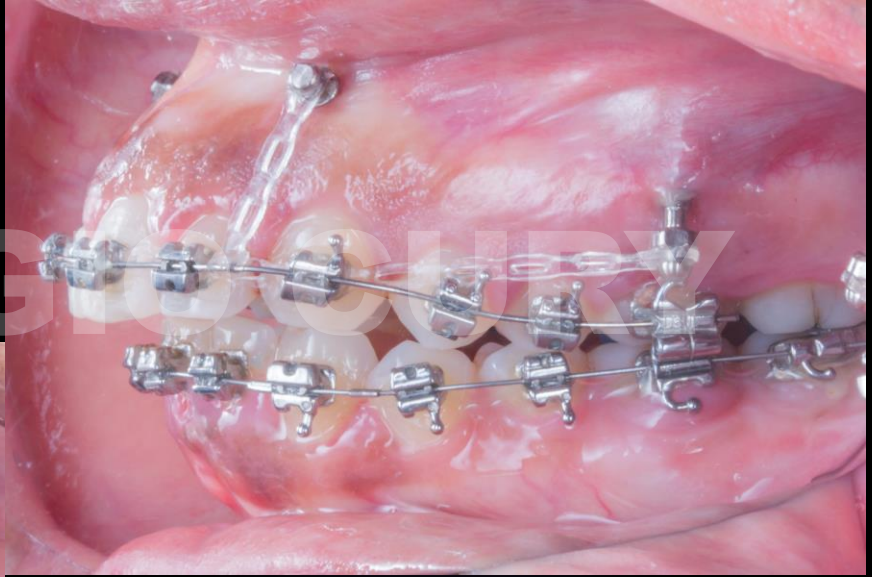

SÉRGIO CURY SÉRGIO