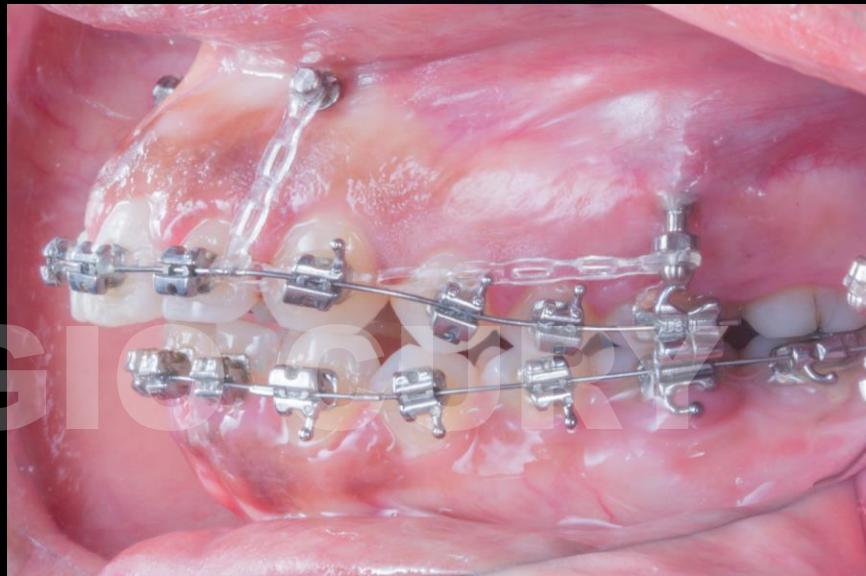

CURY SÉRGIO

CURY SÉRGIO