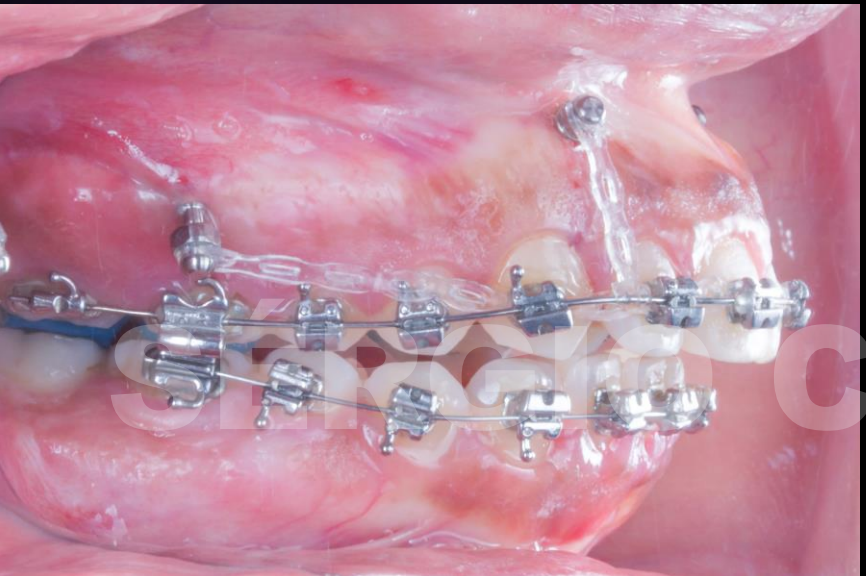

CURY SÉRGIO

CURY SÉRGIO