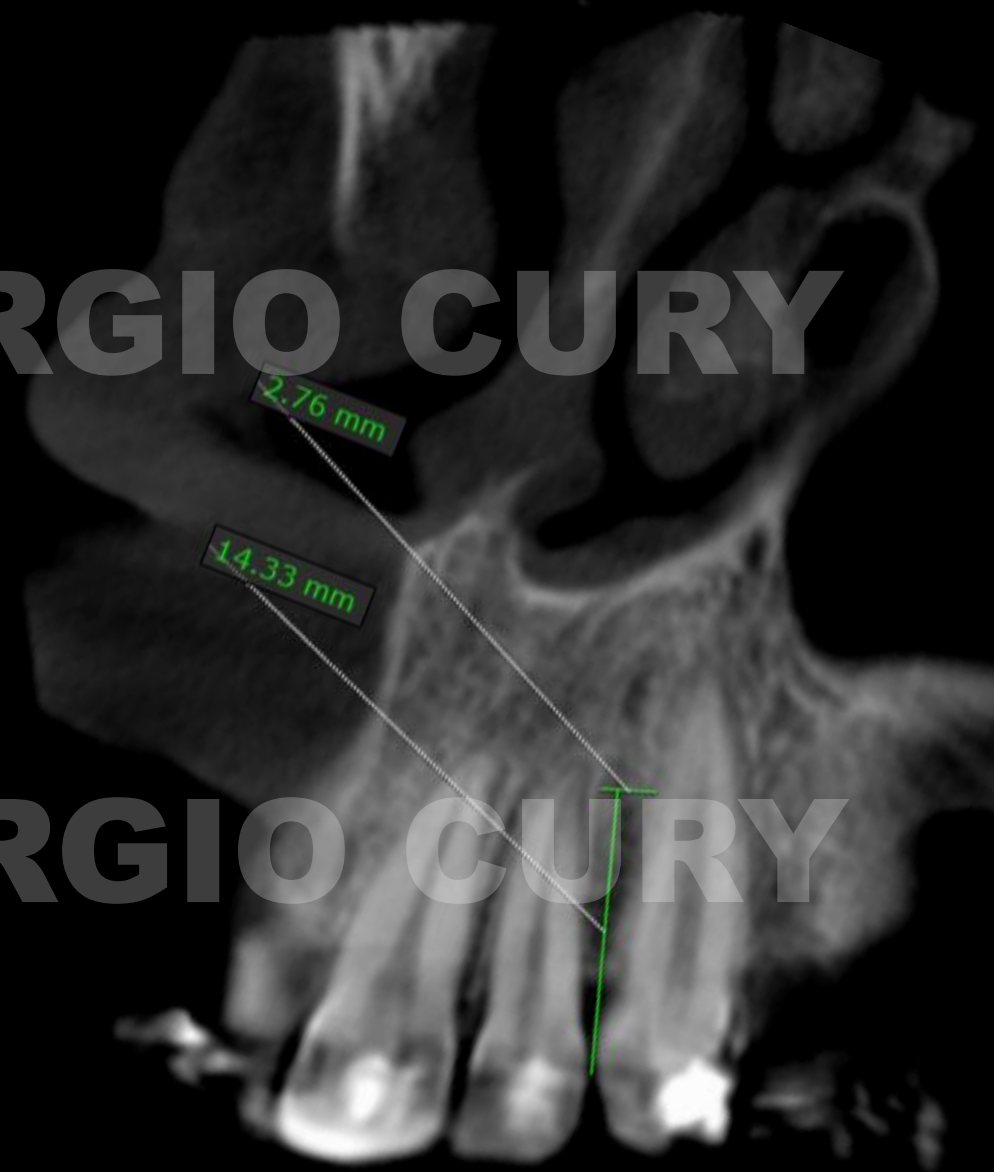

SÉRGIO CURY SÉRGIO CURY

SÉRGIO CURY SÉRGIO CURY