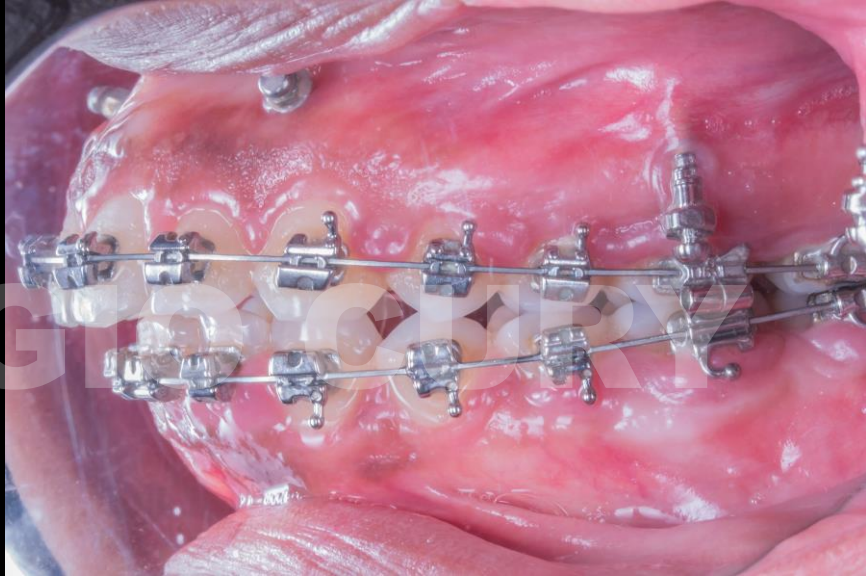

CURY SÉRGIO

CURY SÉRGIO