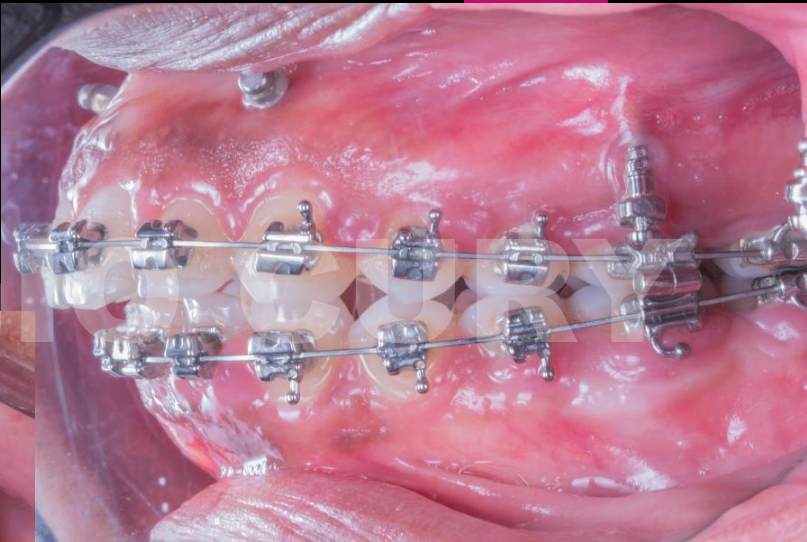

SERGIO CURY SÉRGIO CURY