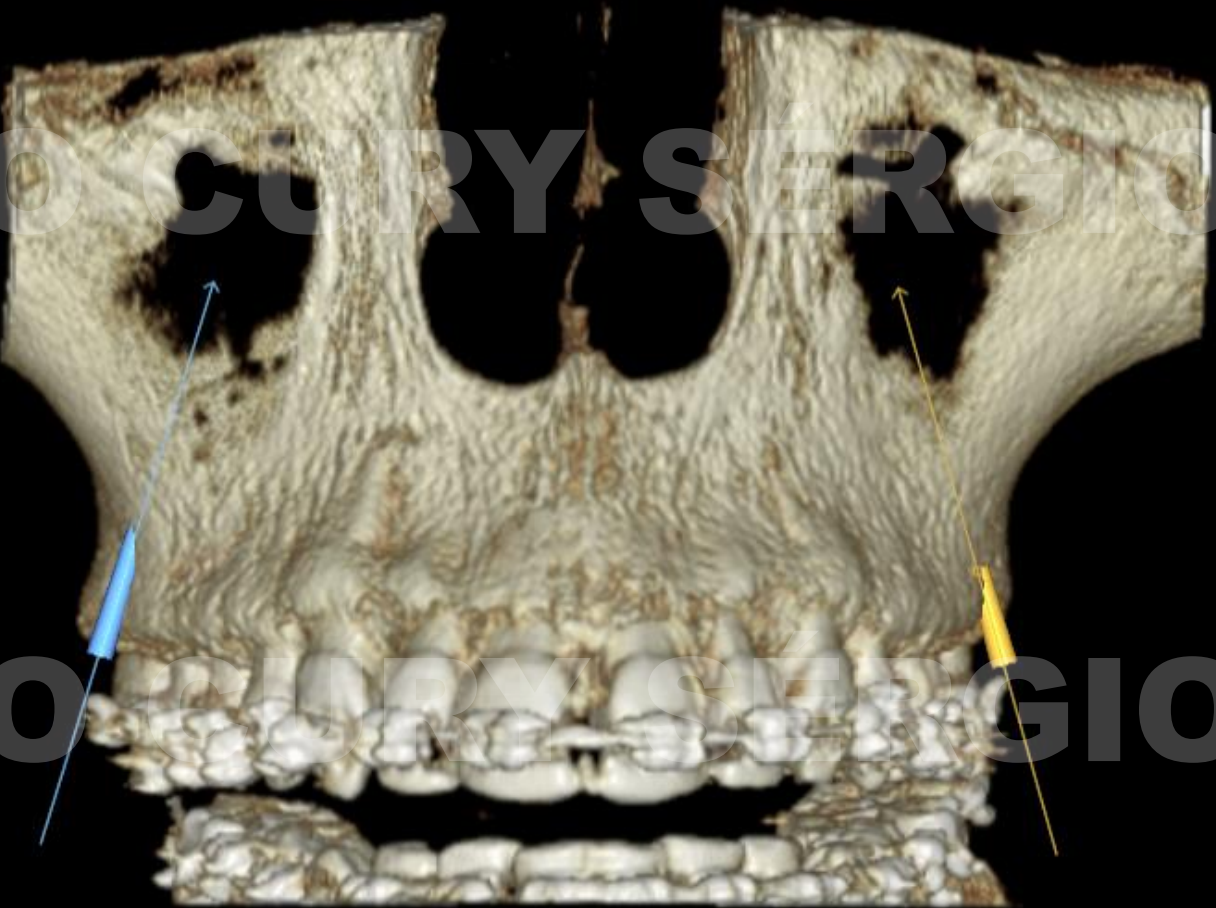

SÉRGIO CURY SÉRGIO CURY

SÉRGIO CURY SÉRGIO CURY