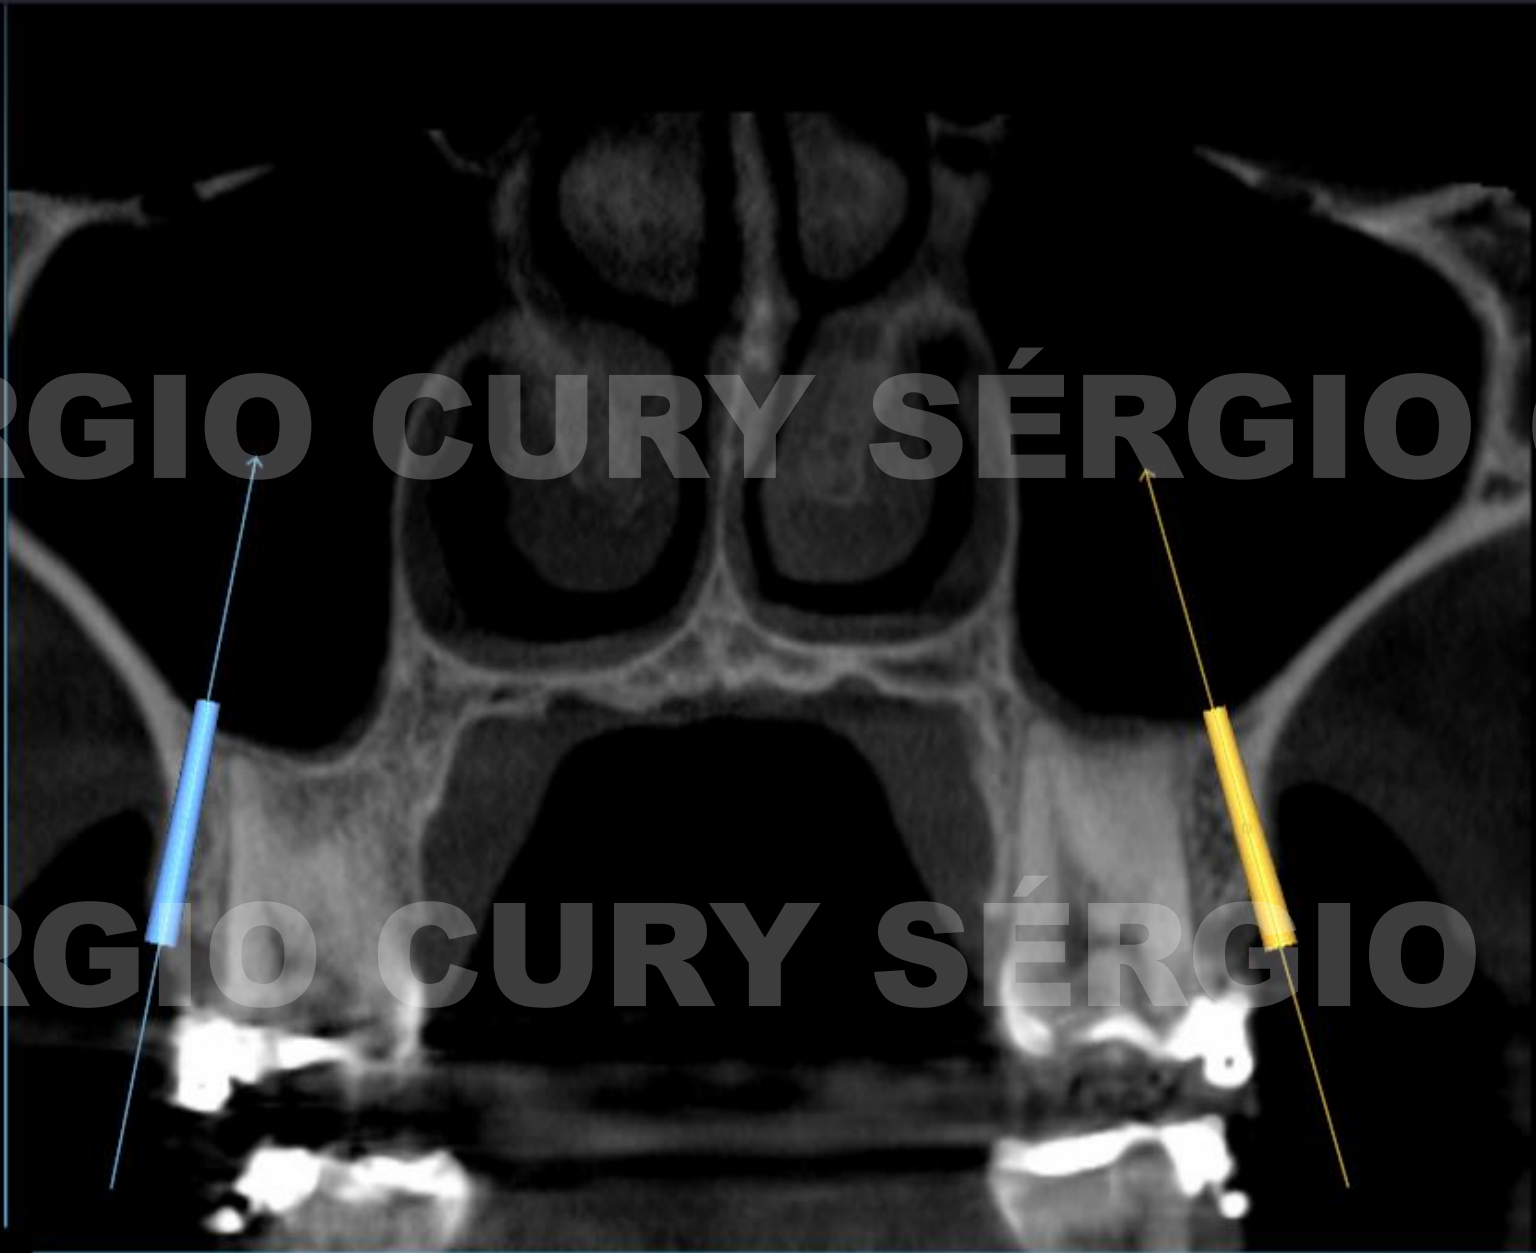

68.34 mm

13.06 mm

8.13 mm

0.97 mm

1.7 cm

SÉRGIO CURY SÉRGIO CURY

SÉRGIO CURY SÉRGIO CURY

SÉRGIO CURY SÉRGIO CURY

A close-up profile photograph of a woman with dark, curly hair. The image is split horizontally by a bright pink band. The top half shows the top of her head and the back of her hair, while the bottom half shows her face in profile, including her nose and lips. The background is solid black.

**SÉRGIO CURY SÉRGIO CURY**

A profile view of a woman's face, showing her dark hair, ear, and facial features. A horizontal pink banner is superimposed across the middle of the image, containing the name 'SÉRGIO CURY' repeated twice in white, bold, uppercase letters.

**SÉRGIO CURY SÉRGIO CURY**

**SÉRGIO CURY SÉRGIO CURY**

The image is a side-by-side comparison of a woman's face, focusing on her mouth and teeth. On the left, she has a neutral expression with her lips closed, showing a slight gap between her front teeth. On the right, she is smiling broadly, revealing her teeth which are fitted with metal braces. A horizontal pink banner with white text is positioned across the middle of the image, overlapping both the 'before' and 'after' photos.