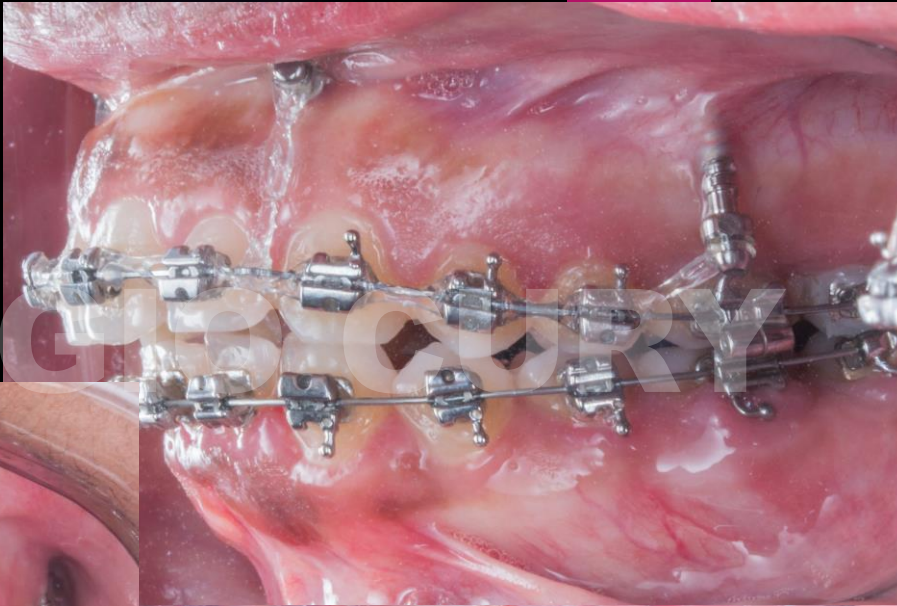

SERGIO CURY SÉRGIO CURY