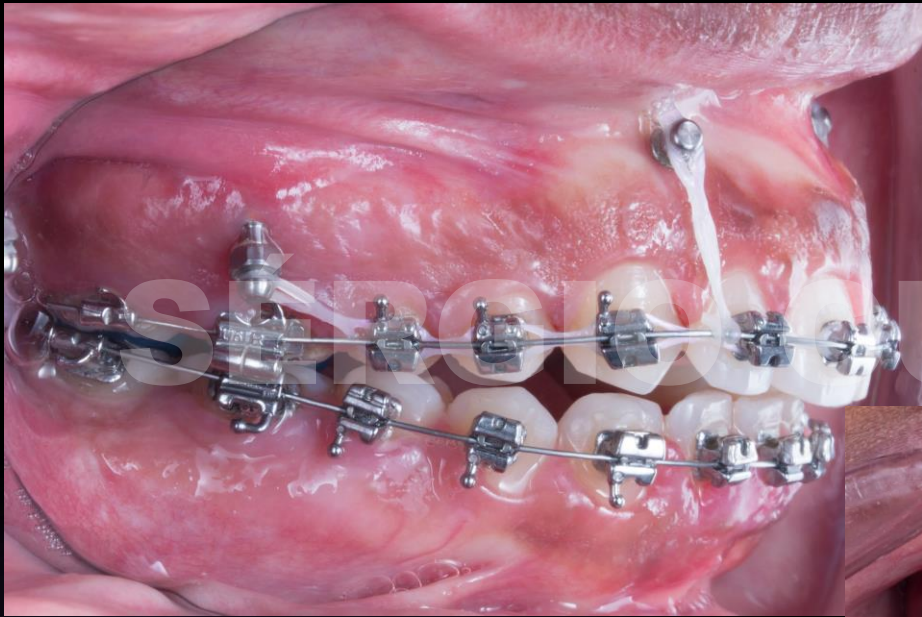

SERGIO CURY SÉRGIO CURY