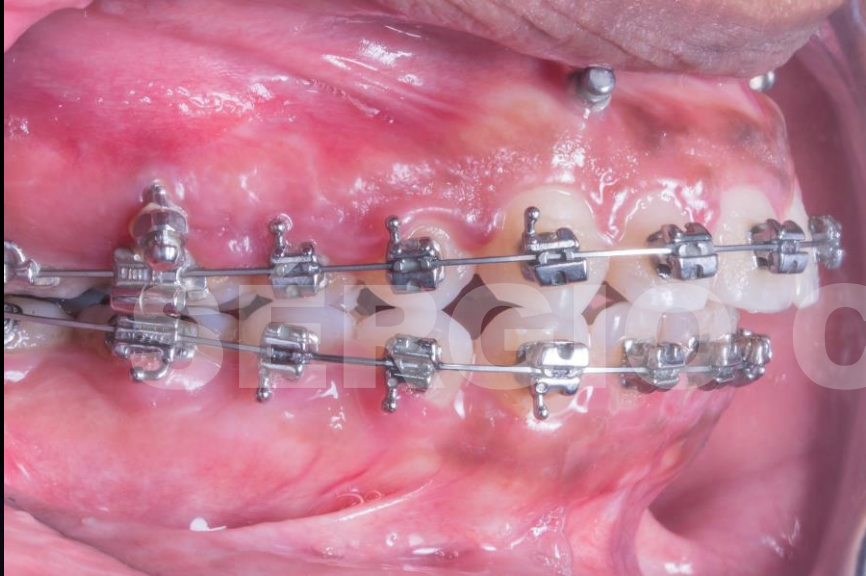

CURY SÉRGIO

CURY SÉRGIO