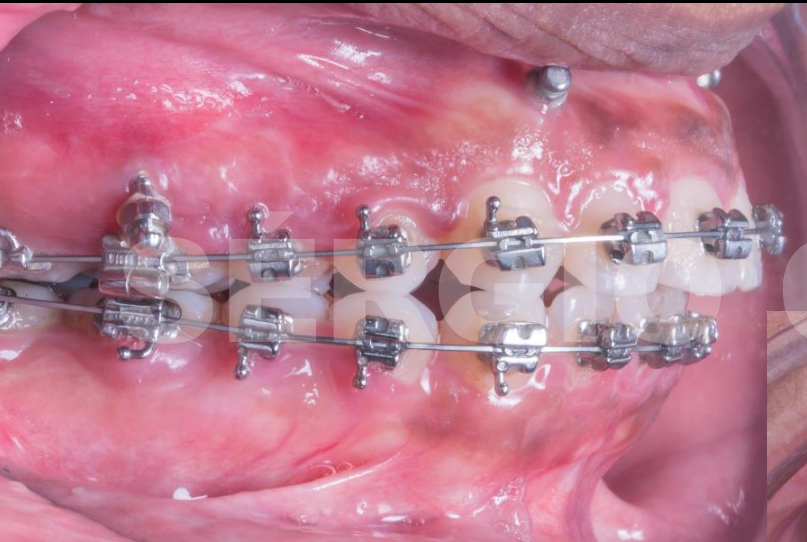

SERGIO CURY SÉRGIO CURY

SERGIO CURY SÉRGIO CURY

27/11/18